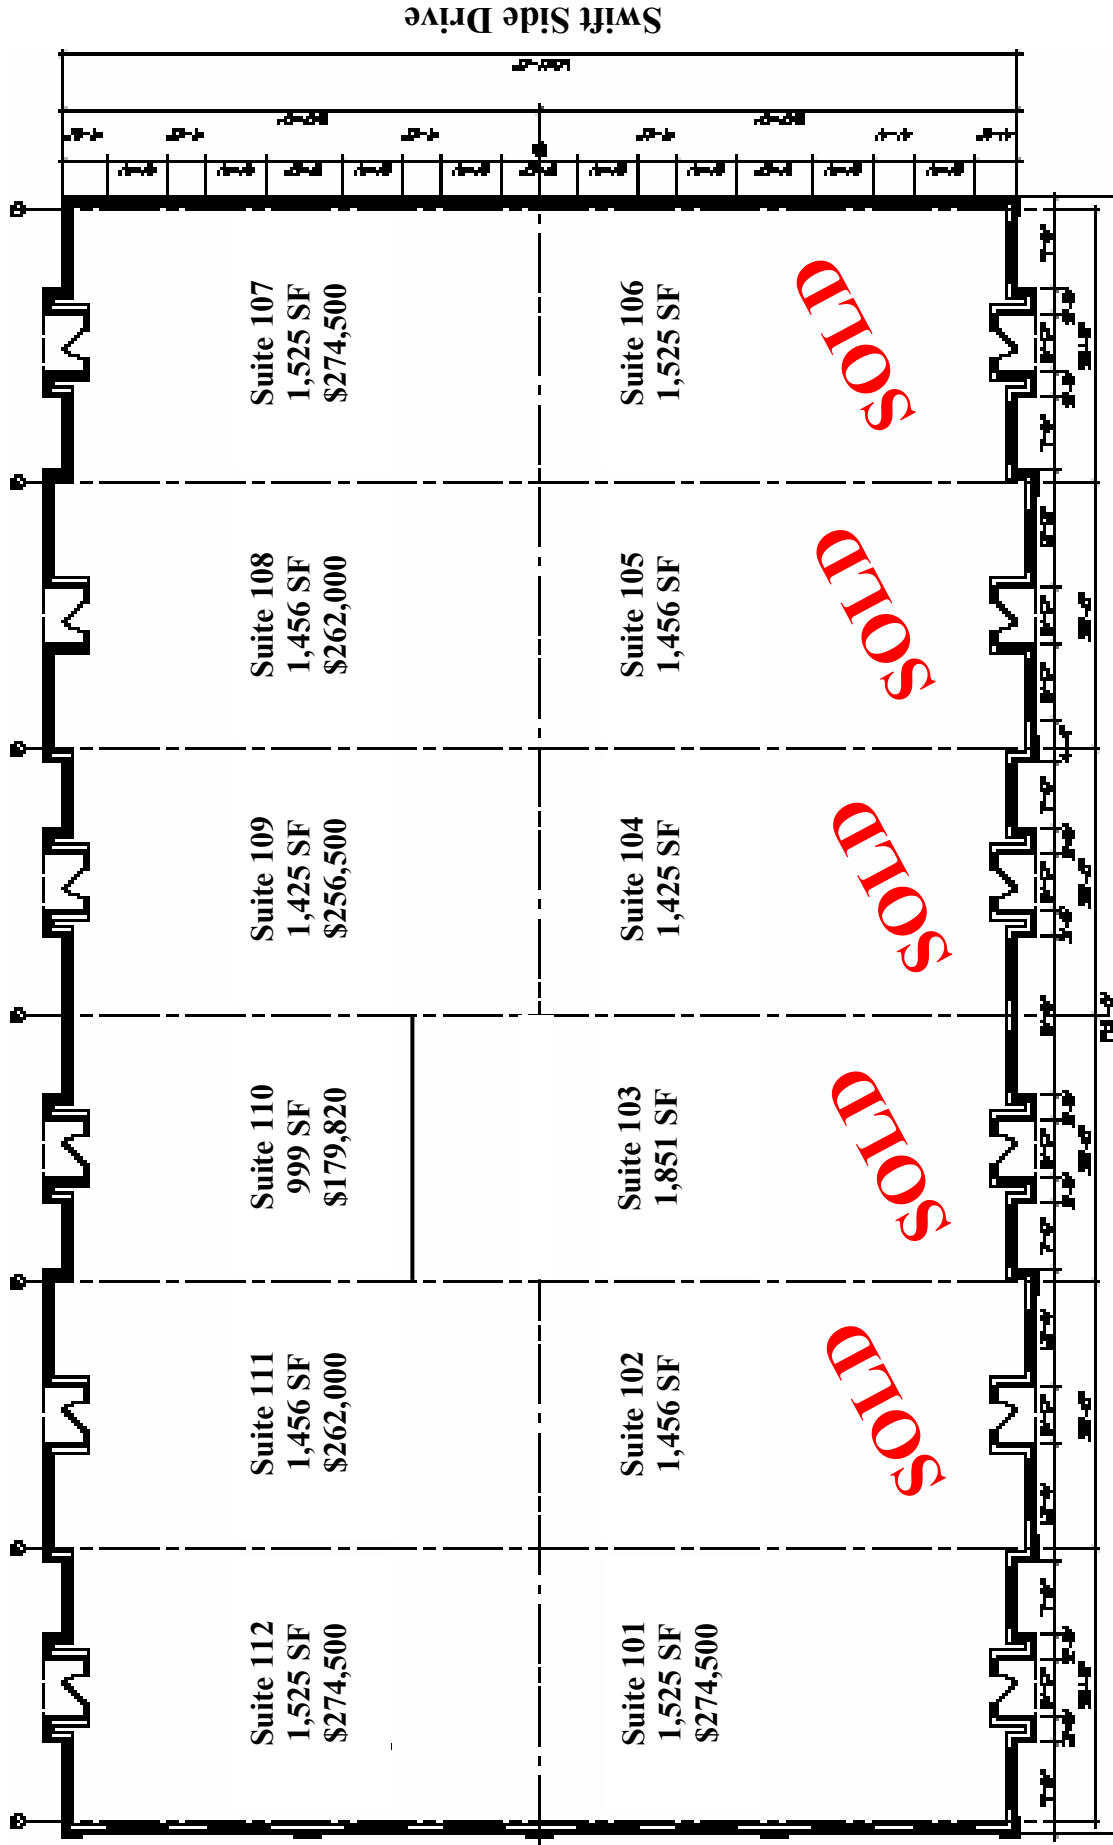

SWIFT SIDE CONDOS

SALE PRICES - 2703 JONES FRANKLIN ROAD

Jones Franklin Road

SWIFT SIDE CONDOS

SALE PRICES - 455 SWIFT SIDE DRIVE

Jones Franklin Road side of building